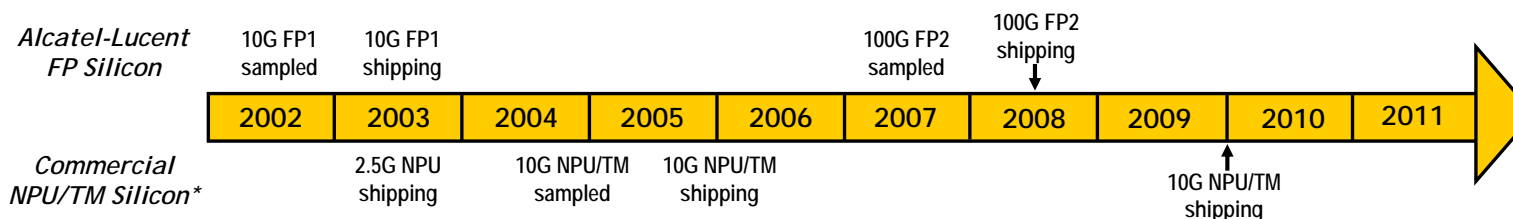

## 100 Gigabit Line Cards by Award-Winning Alcatel-Lucent FP2 Silicon

1 x 100 Gigabit Ethernet

- Flexible, programmable, powerful
  - FP2 delivers massive queuing and classification capabilities enabling unprecedented service flexibility and scale
- Services @ 100Gb/s speeds
  - FULL QoS feature that enables "High touch" edge & metro services
- Investment in silicon innovation
  - Significant time-to-market
  - More integrated & power-efficient designs
  - Flexibility to add features independent of 3<sup>rd</sup> party
  - Optimized for Alcatel-Lucent's products and customer requirements

12 x 10 Gigabit Ethernet

**NEW**

**NEW**

\* - Shipped in volume and used in the telecom market